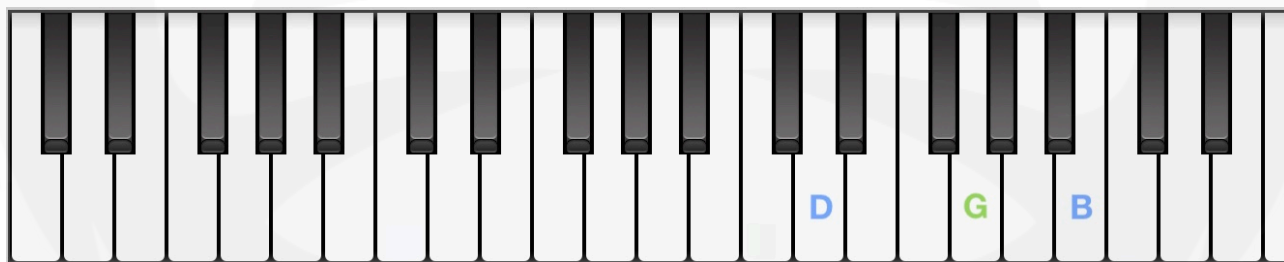

LEONARD COHEN - HALLELUJAH

In this lesson, you will find these chords :

- C major
- A minor
- F major
- G major
- E minor

LEONARD COHEN - HALLELUJAH		
BASS	CHORDS	COMPOSITION
C	C major	C / E / G
A	A minor	C / E / A
F	F major	C / F / A
G	G major	D / G / B
E	E minor	E / G / B

ATTENTION : You can invert any of the notes of these chords as you wish.

View the full lesson [here](#)

CHORDS COMPOSITION

Here's how to play those chords :

- C major

- A minor

- F major

- G major

- E minor

View the full lesson [here](#)

RHYTHMIC PATTERN

In order to play this song, you can use the following pattern :

- Bass / Arpeggio chord

CHORDS ORDER FOR THE INTRODUCTION

LEONARD COHEN - HALLELUJAH		
BASS	CHORDS	COMPOSITION
C (x1)	C major (x1)	C / E / G
A (x1)	A minor (x1)	C / E / A
REPEAT TWICE		