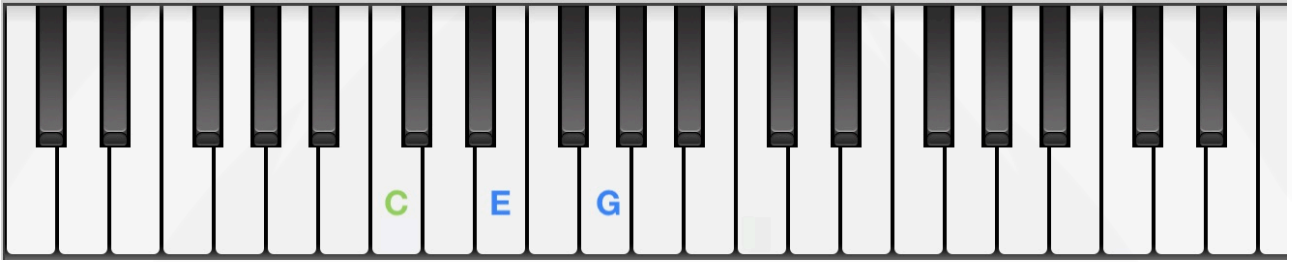

TOM ODELL - ANOTHER LOVE

In this lesson, you will find these chords :

- C major
- C M7
- E minor
- B minor
- G major
- A minor

TOM ODELL - ANOTHER LOVE		
BASS	CHORDS	COMPOSITION
C	C major	C / E / G
C	C Major 7th	C / E / G / B
E	E minor	E / G / B
B	B minor	D / F# / B
G	G major	D / G / B
A	A minor	E / A / C

ATTENTION : You can invert any of the notes of these chords as you wish.

View the full lesson [here](#)

CHORDS COMPOSITION

Here's how to play those chords :

- C major

- C major 7th

- E minor

- B minor

- G major

- A minor

View the full lesson [here](#)

RHYTHMIC PATTERN

In order to play this song, you can use the following pattern :

- Bass + chord (together) / Chords x time

CHORDS ORDER FOR THE INTRODUCTION