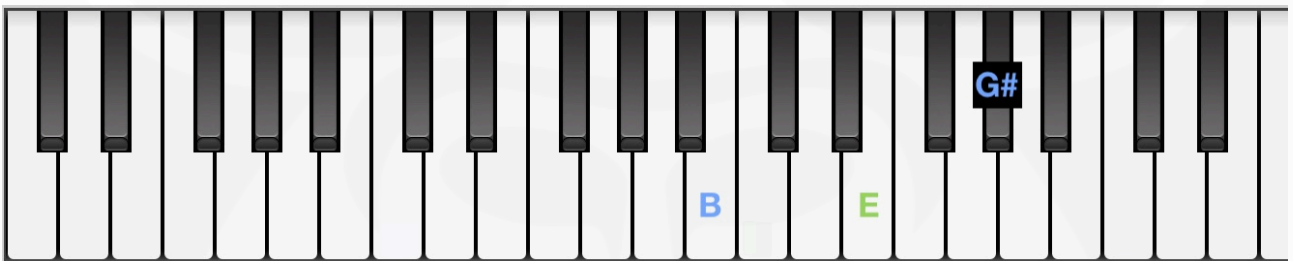

BOB MARLEY - THREE LITTLE BIRDS

In this lesson, you will find these chords :

- A major
- D major
- E major

CHORDS - BOB MARLEY - THREE LITTLE BIRDS		
BASS	CHORDS	COMPOSITION
A	A major	A / C# / E
D	D major	A / D / F#
E	E major	B / E / G#

ATTENTION : You can invert any of the notes of these chords as you wish.

View the full lesson [here](#)

CHORDS COMPOSITION

Here's how to play those chords :

- A major

- D major

- E major

View the full lesson [here](#)

RHYTHMIC PATTERN

In order to play this song, you can use the following pattern :

- Alternated bass and chords

Chord order for the introduction

CHORDS - BOB MARLEY - THREE LITTLE BIRDS		
BASS	CHORDS	COMPOSITION
A (x1)	A major (x1)	A / C# / E (A-B-A-E-C#-B-A)

In order to play the introduction, you will need to play this table 4 times.

View the full lesson [here](#)

Chord order for the chorus

CHORDS - BOB MARLEY - THREE LITTLE BIRDS		
BASS	CHORDS	COMPOSITION
A (x8)	A major (x8)	A / C# / E
D (x4)	D major (x4)	A / D / F#
A (x4)	A major (x4)	A / C# / E