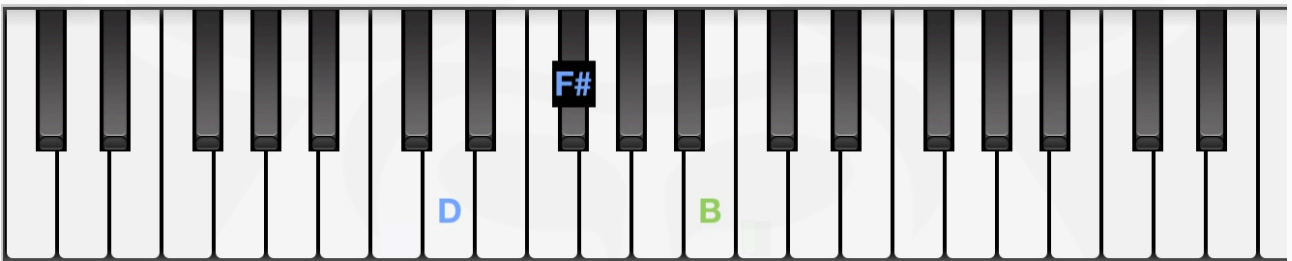

JUSTIN BIEBER - LONELY

In this lesson, you will find these chords :

- A major
- F# minor
- B minor
- G major

JUSTIN BIEBER - LONELY		
BASS	CHORDS	COMPOSITION
A	A major	C# / E / A
F#	F# minor	C# / F# / A
B	B minor	D / F# / B
G	G major	D / G / B

ATTENTION : You can invert any of the notes of these chords as you wish.

View the full lesson [here](#)

CHORDS COMPOSITION

Here's how to play those chords :

- A major

- F# minor

- B minor

- G major

View the full lesson [here](#)

RHYTHMIC PATTERN

In order to play this song, you can use the following patterns :

- Bass + chord / Chord / Chord / Bass + chord
- Bass + Long chords

CHORDS ORDER FOR ALL VERSES

JUSTIN BIEBER - LONELY		
BASS	CHORDS	COMPOSITION
G (x2)	G major (x4)	D / G / B
F# (x2)	F# minor (x4)	C# / F# / A
B (x4)	B minor (x8)	D / F# / B

In order to play the 1st AND 2nd verse, you will need to play the table 2 times.