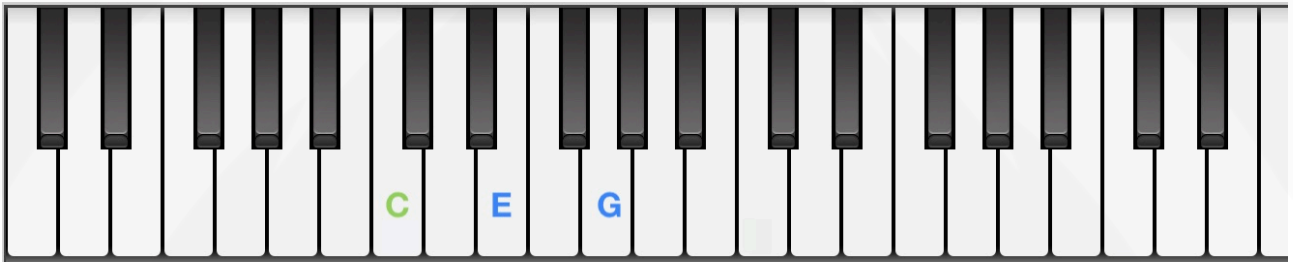

DUNCAN - ARCADE

In this lesson, you will find these chords :

- C major
- A minor
- F major
- G major
- E minor
- D minor

CHORDS - DUNCAN - ARCADE		
BASS	CHORDS	COMPOSITION
C	C major	C / E / G
A	A minor	C / E / A
F	F major	C / F / A
G	G major	D / G / B
E	E minor	E / G / B
D	D minor	D / F / A

ATTENTION : You can invert any of the notes of these chords as you wish.

View the full lesson [here](#)

CHORDS COMPOSITION

Here's how to play those chords :

- C major

- A minor

- F major

- G major