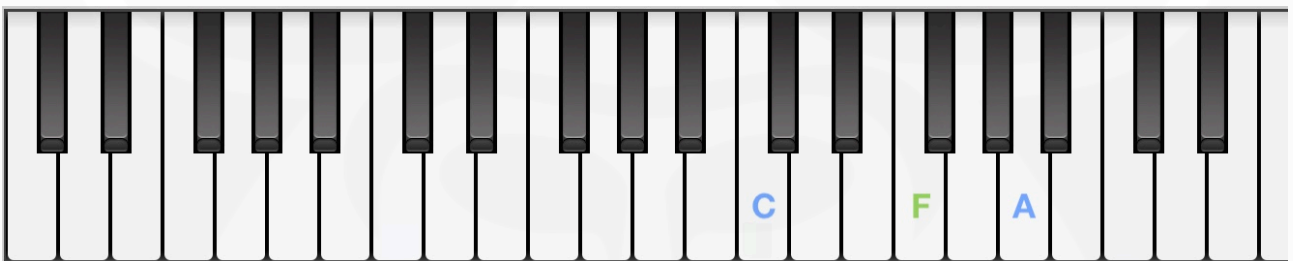

DUNCAN - ARCADE

In this lesson, you will find these chords :

- C major
- A minor
- F major
- G major
- E minor
- D minor

CHORDS - DUNCAN - ARCADE		
BASS	CHORDS	COMPOSITION
C	C major	C / E / G
A	A minor	C / E / A
F	F major	C / F / A
G	G major	D / G / B
E	E minor	E / G / B
D	D minor	D / F / A

ATTENTION : You can invert any of the notes of these chords as you wish.

View the full lesson [here](#)

CHORDS COMPOSITION

Here's how to play those chords :

- C major

- A minor

- F major

- G major

- E minor

- D minor

View the full lesson [here](#)

RHYTHMIC PATTERN

In order to play this song, you can use the following pattern :

- Bass + chord (Long)
- Bass + chord / Chord / Bass played offbeat

1ST PATTERN