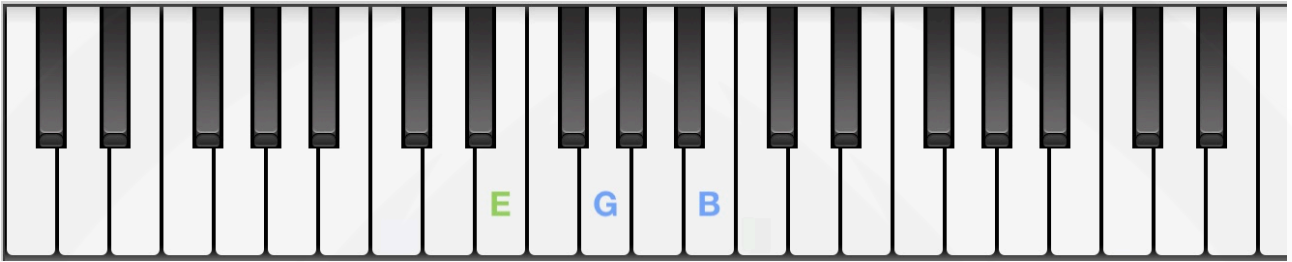

DUNCAN - ARCADE

In this lesson, you will find these chords :

- C major
- A minor
- F major
- G major
- E minor
- D minor

CHORDS - DUNCAN - ARCADE		
BASS	CHORDS	COMPOSITION
C	C major	C / E / G
A	A minor	C / E / A
F	F major	C / F / A
G	G major	D / G / B
E	E minor	E / G / B
D	D minor	D / F / A

ATTENTION : You can invert any of the notes of these chords as you wish.

View the full lesson [here](#)

CHORDS COMPOSITION

Here's how to play those chords :

- C major

- A minor

- F major

- G major

- E minor

- D minor

View the full lesson [here](#)

RHYTHMIC PATTERN

In order to play this song, you can use the following pattern :

- Bass + chord (Long)
- Bass + chord / Chord / Bass played offbeat

1ST PATTERN