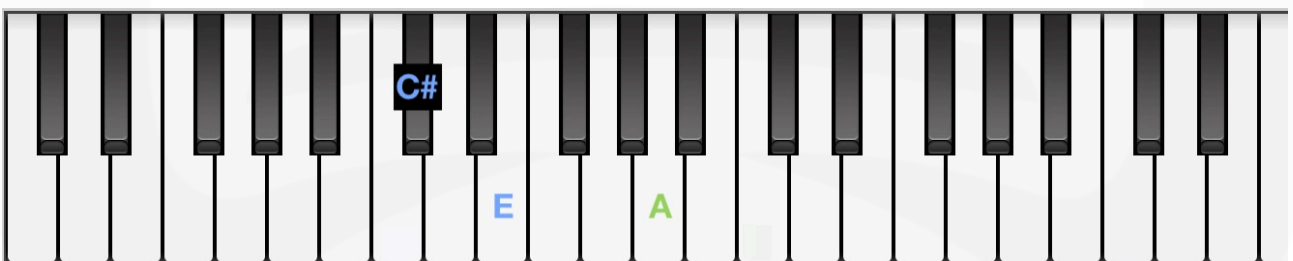

ED SHEERAN - SHIVERS

In this lesson, you will find these chords :

- B minor
- G major
- D major
- A major

ED SHEERAN - SHIVERS		
BASS	CHORDS	COMPOSITION
B	B minor	D / F# / B
G	G major	D / G / B
D	D major	D / F# / A
A	A major	C# / E / A

ATTENTION : You can invert any of the notes of these chords as you wish.

View the full lesson [here](#)

CHORDS COMPOSITION

Here's how to play those chords :

- B minor

- G major

- D major

- A major

View the full lesson [here](#)

RHYTHMIC PATTERN

In order to play this song, you can use the 2 following patterns :

- Alternated Bass and chord
- Bass / Chords x8

ED SHEERAN - SHIVERS		
BASS	CHORDS	COMPOSITION
B	B minor	D / F# / B
G	G major	D / G / B
D	D major	D / F# / A
A	A major	C# / E / A

View the full lesson [here](#)

2ND PATTERN

Bass / Chords x8

ED SHEERAN - SHIVERS		
BASS	CHORDS	COMPOSITION
B (x1)	B minor (x8)	D / F# / B
G (x1)	G major (x8)	D / G / B
D (x1)	D major (x8)	D / F# / A
A (x1)	A major (x8)	C# / E / A