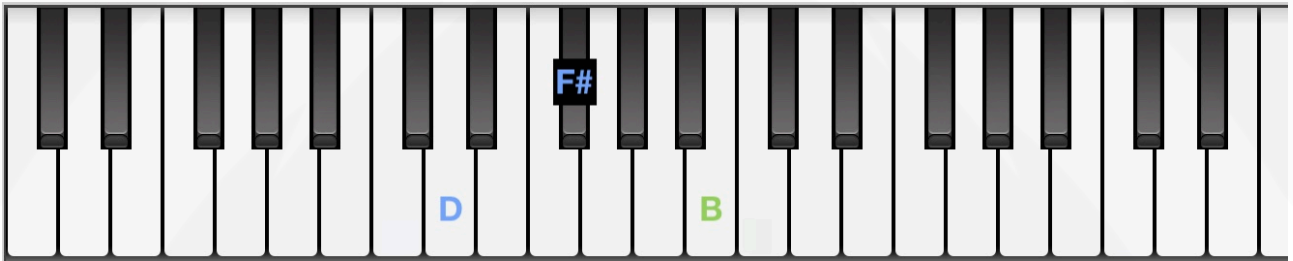

ED SHEERAN - SHIVERS

In this lesson, you will find these chords :

- B minor
- G major
- D major
- A major

ED SHEERAN - SHIVERS		
BASS	CHORDS	COMPOSITION
B	B minor	D / F# / B
G	G major	D / G / B
D	D major	D / F# / A
A	A major	C# / E / A

ATTENTION : You can invert any of the notes of these chords as you wish.

View the full lesson [here](#)

CHORDS COMPOSITION

Here's how to play those chords :

- B minor

- G major

- D major

- A major

View the full lesson [here](#)

RHYTHMIC PATTERN

In order to play this song, you can use the 2 following patterns :

- Alternated Bass and chord
- Bass / Chords x8

ED SHEERAN - SHIVERS		
BASS	CHORDS	COMPOSITION
B	B minor	D / F# / B
G	G major	D / G / B
D	D major	D / F# / A
A	A major	C# / E / A

View the full lesson [here](#)

2ND PATTERN

Bass / Chords x8

ED SHEERAN - SHIVERS		
BASS	CHORDS	COMPOSITION
B (x1)	B minor (x8)	D / F# / B
G (x1)	G major (x8)	D / G / B
D (x1)	D major (x8)	D / F# / A
A (x1)	A major (x8)	C# / E / A