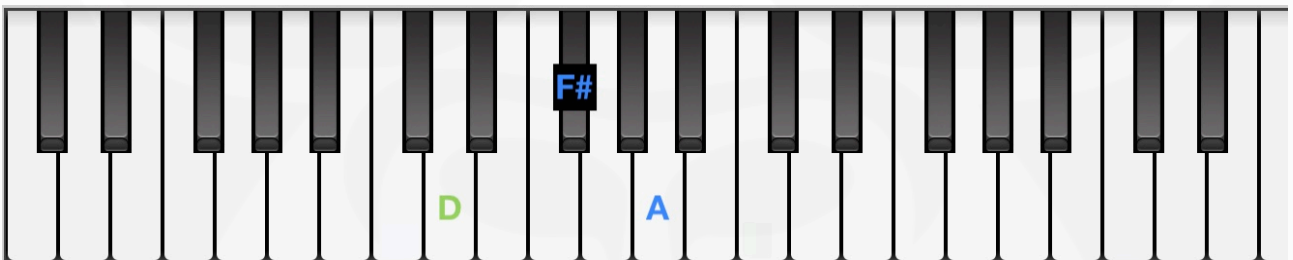

ED SHEERAN - SHIVERS

In this lesson, you will find these chords :

- B minor
- G major
- D major
- A major

ED SHEERAN - SHIVERS		
BASS	CHORDS	COMPOSITION
B	B minor	D / F# / B
G	G major	D / G / B
D	D major	D / F# / A
A	A major	C# / E / A

ATTENTION : You can invert any of the notes of these chords as you wish.

View the full lesson [here](#)

CHORDS COMPOSITION

Here's how to play those chords :

- B minor

- G major

- D major

- A major

View the full lesson [here](#)

RHYTHMIC PATTERN

In order to play this song, you can use the 2 following patterns :

- Alternated Bass and chord
- Bass / Chords x8

ED SHEERAN - SHIVERS		
BASS	CHORDS	COMPOSITION
B	B minor	D / F# / B
G	G major	D / G / B
D	D major	D / F# / A
A	A major	C# / E / A

View the full lesson [here](#)

2ND PATTERN

Bass / Chords x8

ED SHEERAN - SHIVERS		
BASS	CHORDS	COMPOSITION
B (x1)	B minor (x8)	D / F# / B
G (x1)	G major (x8)	D / G / B
D (x1)	D major (x8)	D / F# / A
A (x1)	A major (x8)	C# / E / A